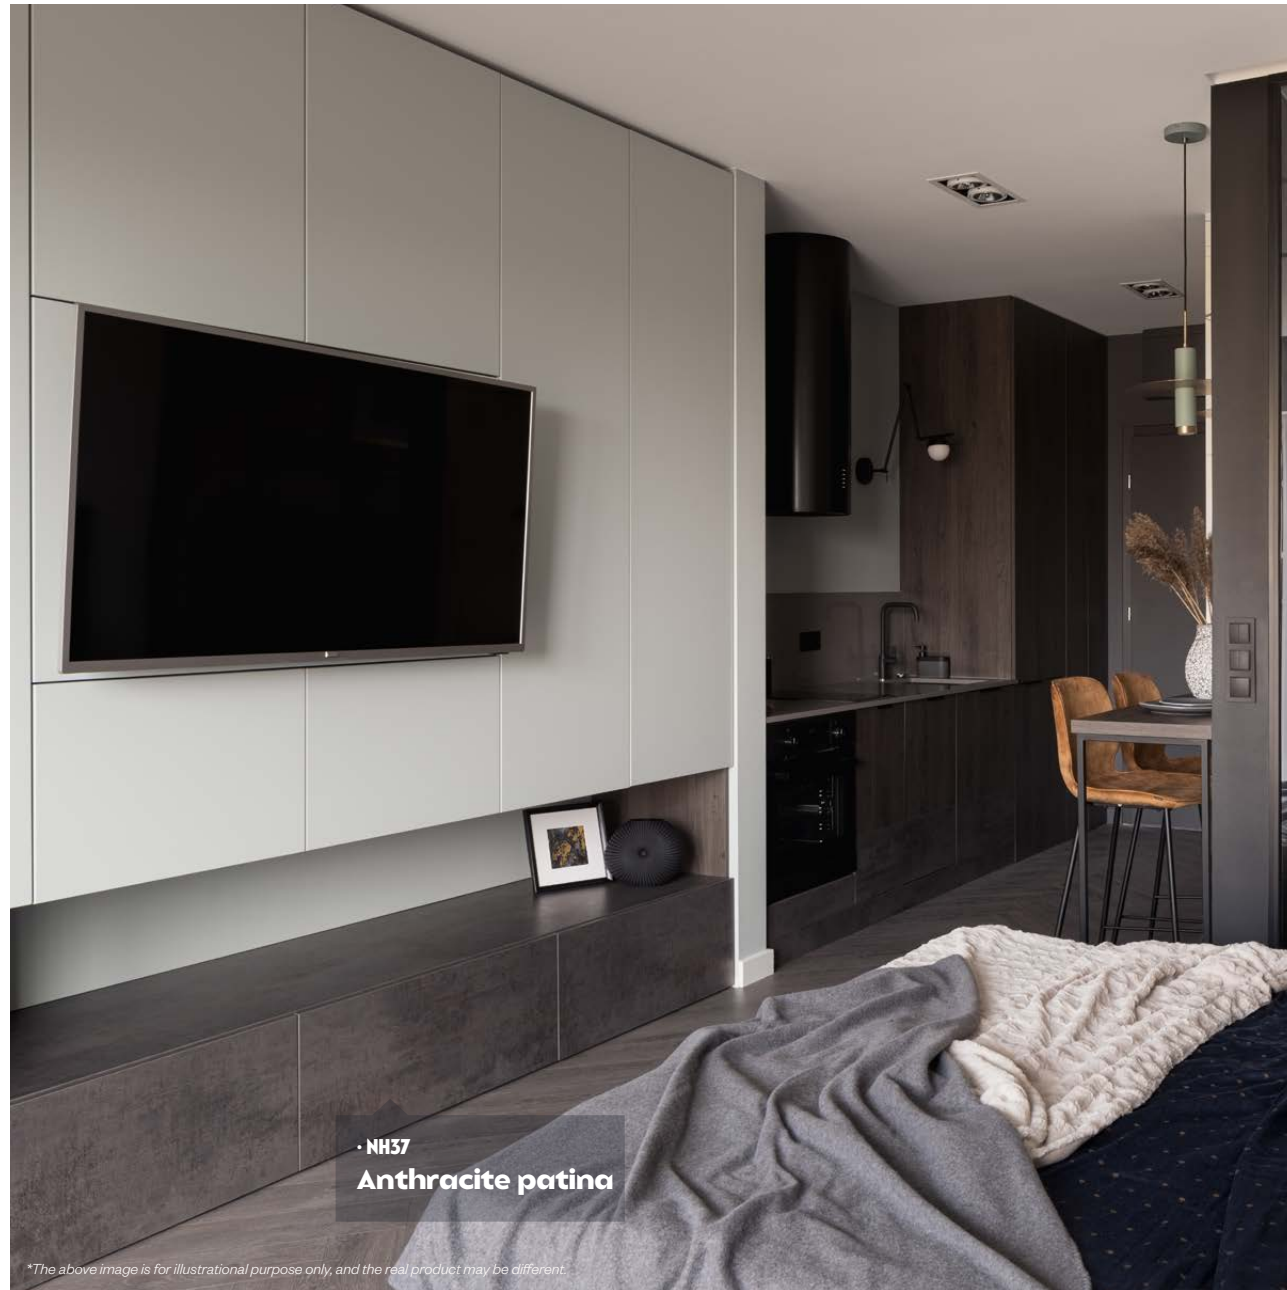

Brushed

NG28 Golden dark brown