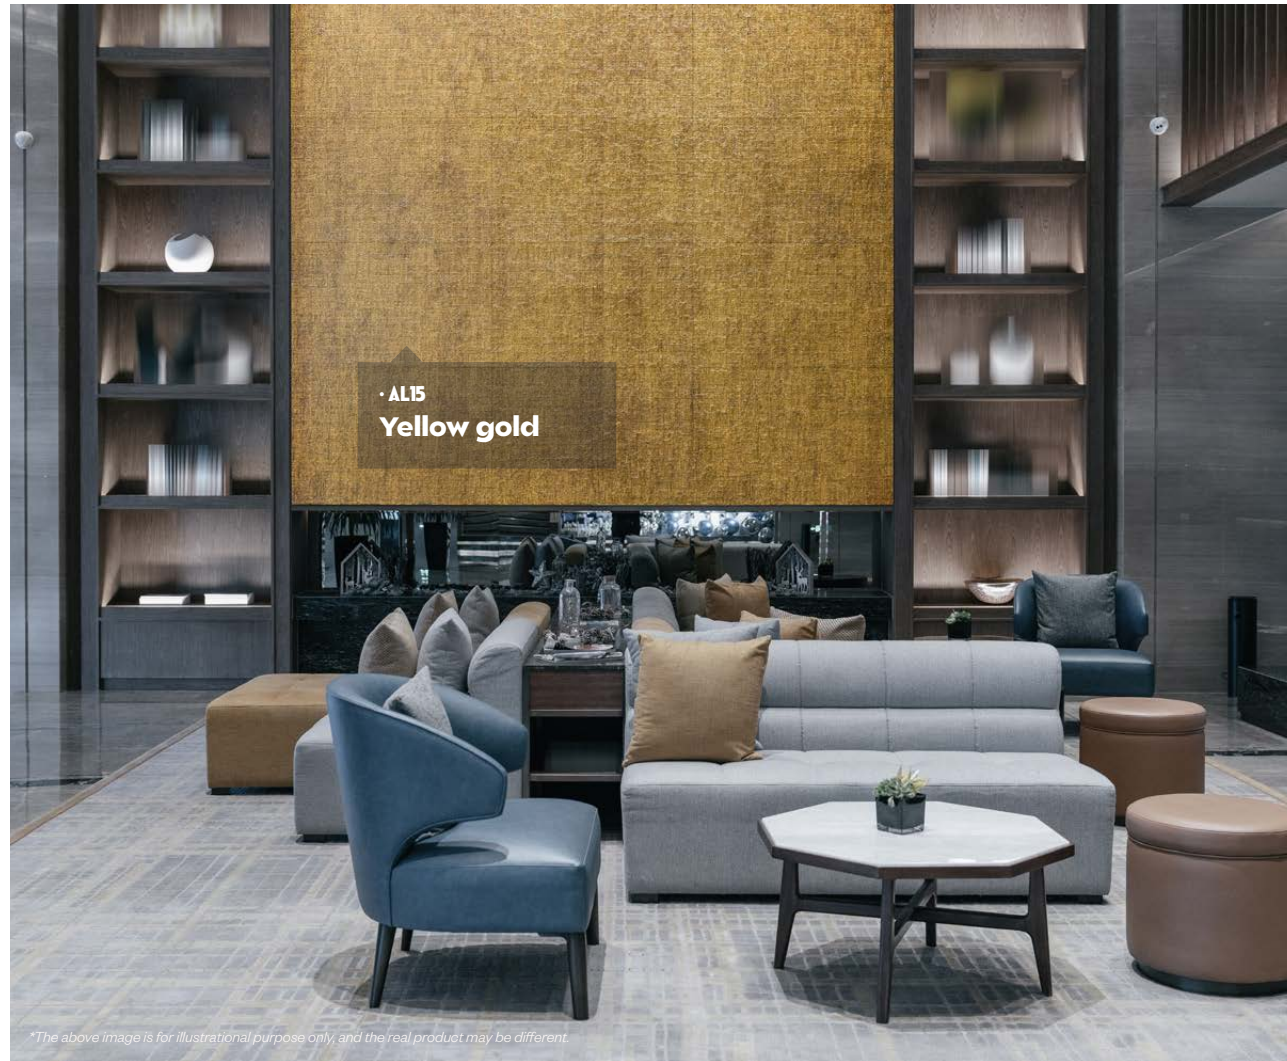

# Natural

MA12 White warp

MA16 White waves

NG20 Edgy cream

MK18 Beige waves

NE13 Shimmery gold

# Metallic Moodboard

**Metallic** | Prestige Line

\*The above image is for illustrational purpose only, and the real product may be different

**AL13** | Gold metal weaving

**AL11** | Silver metal weaving

**AL17** | Sand gold