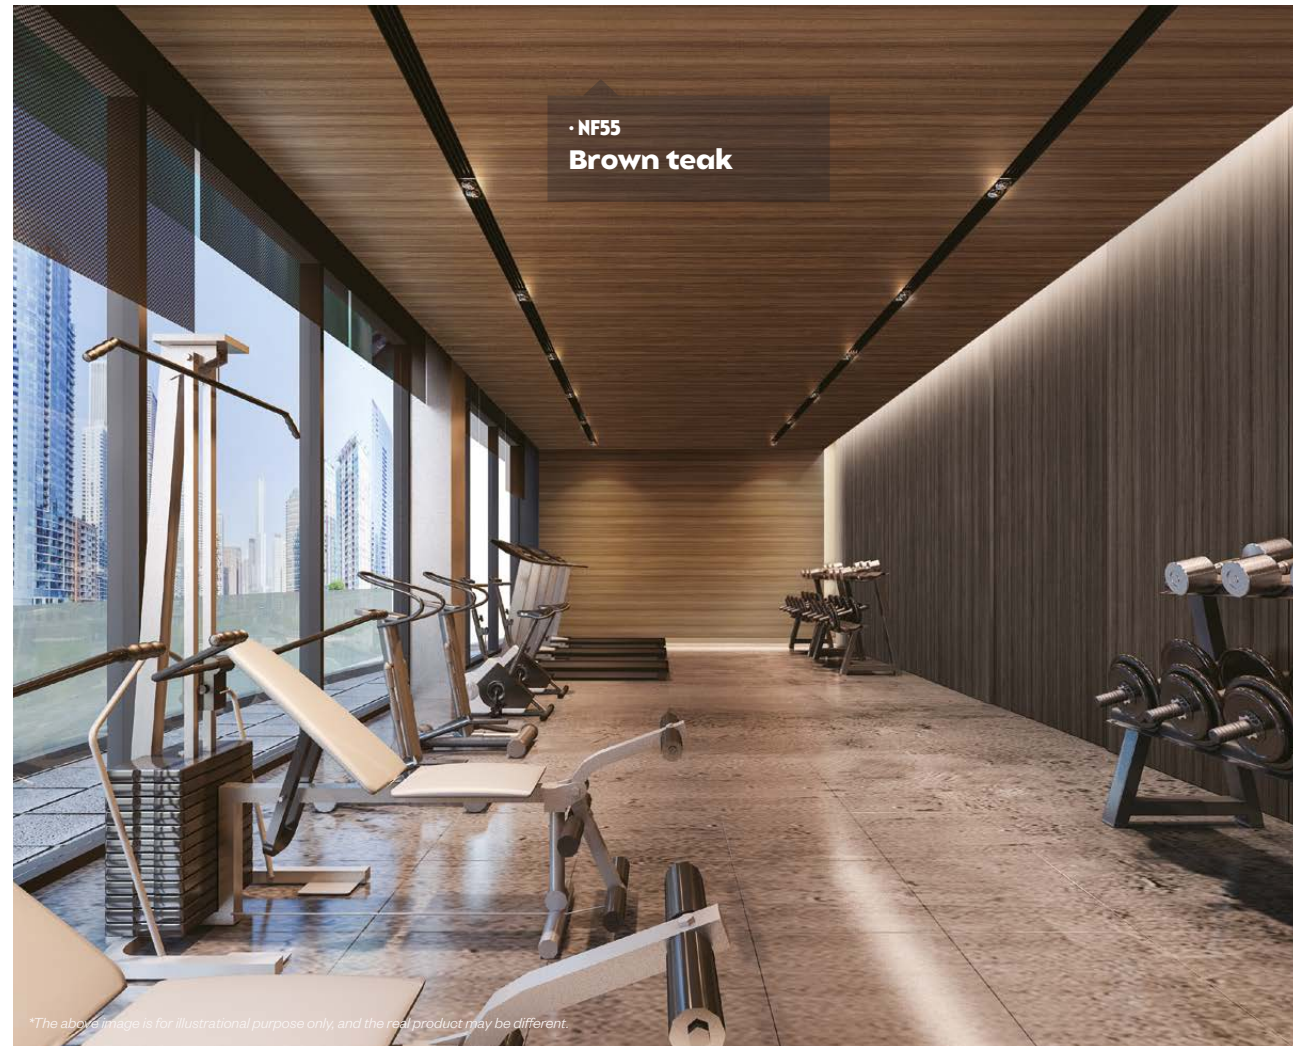

# Dark

**F5** Structured oak

**NF50** Castagno eiche

**CT25** Aged birch

**NF55**  Brown teak

NF55  
Brown teak

\*The above image is for illustrational purpose only, and the real product may be different.

**CT26** Bordeaux birch