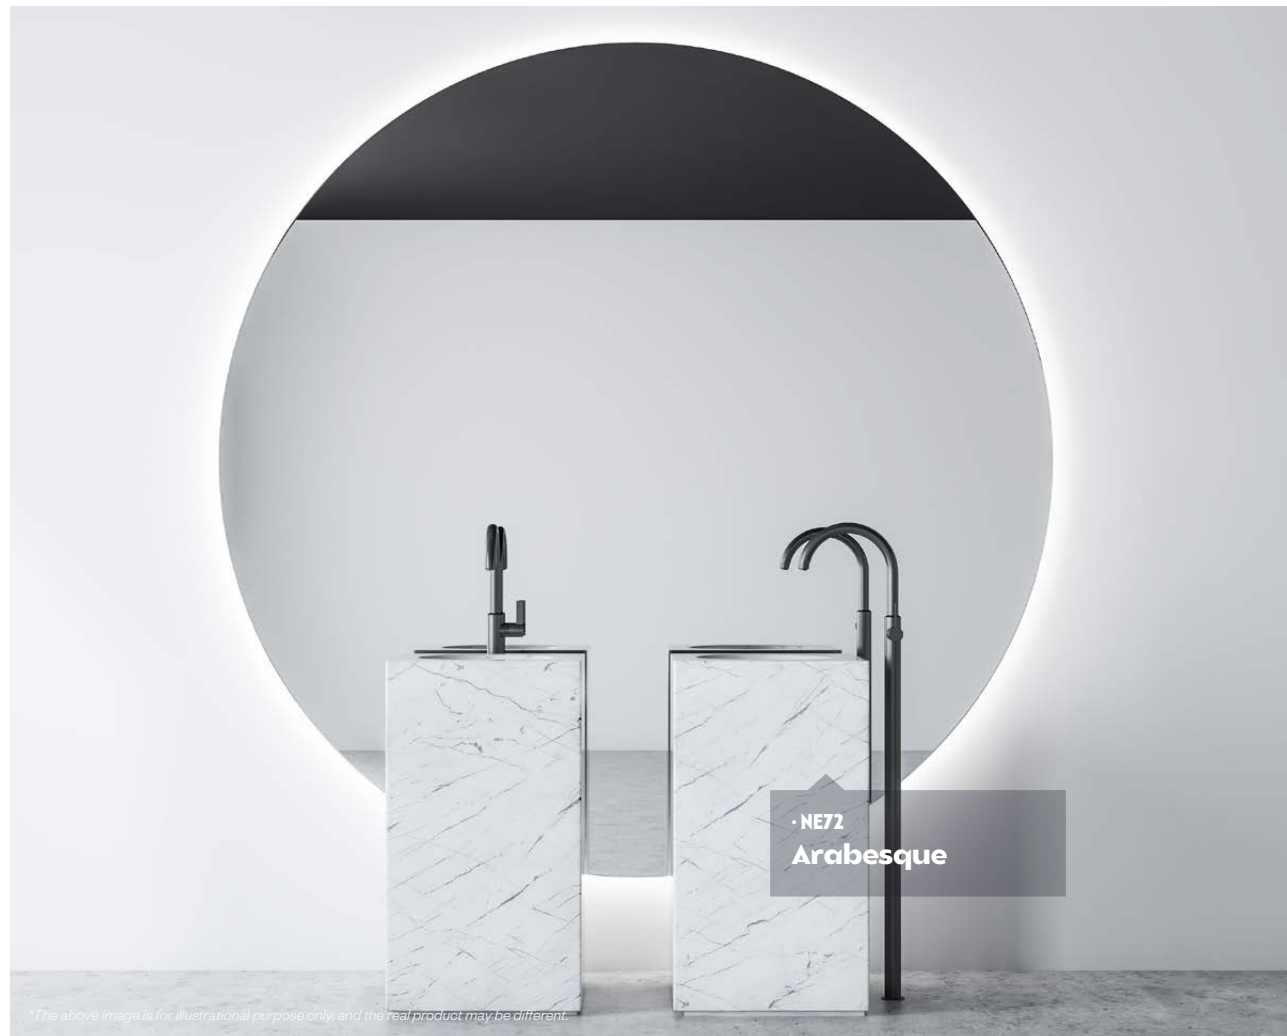

Marble

MK14

Grigio marquina