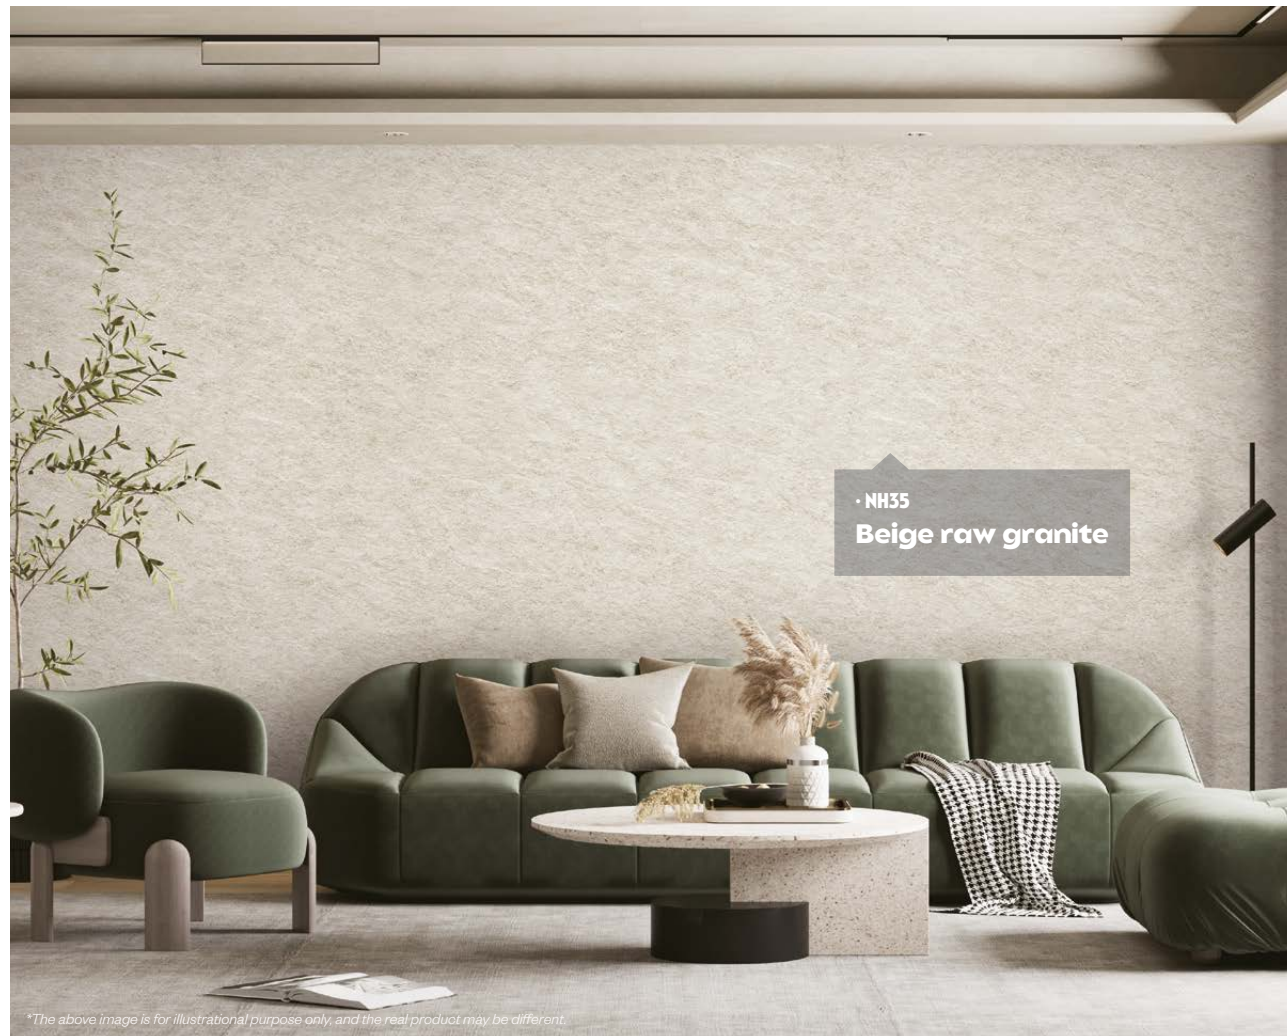

**NH35**

Beige raw granite

**NH34**

Gray raw granite

· NH39  
Pietra di Cardoso  
Grigio

\*The above image is for illustrational purpose only, and the real product may be different.

· NH35  
Beige raw granite